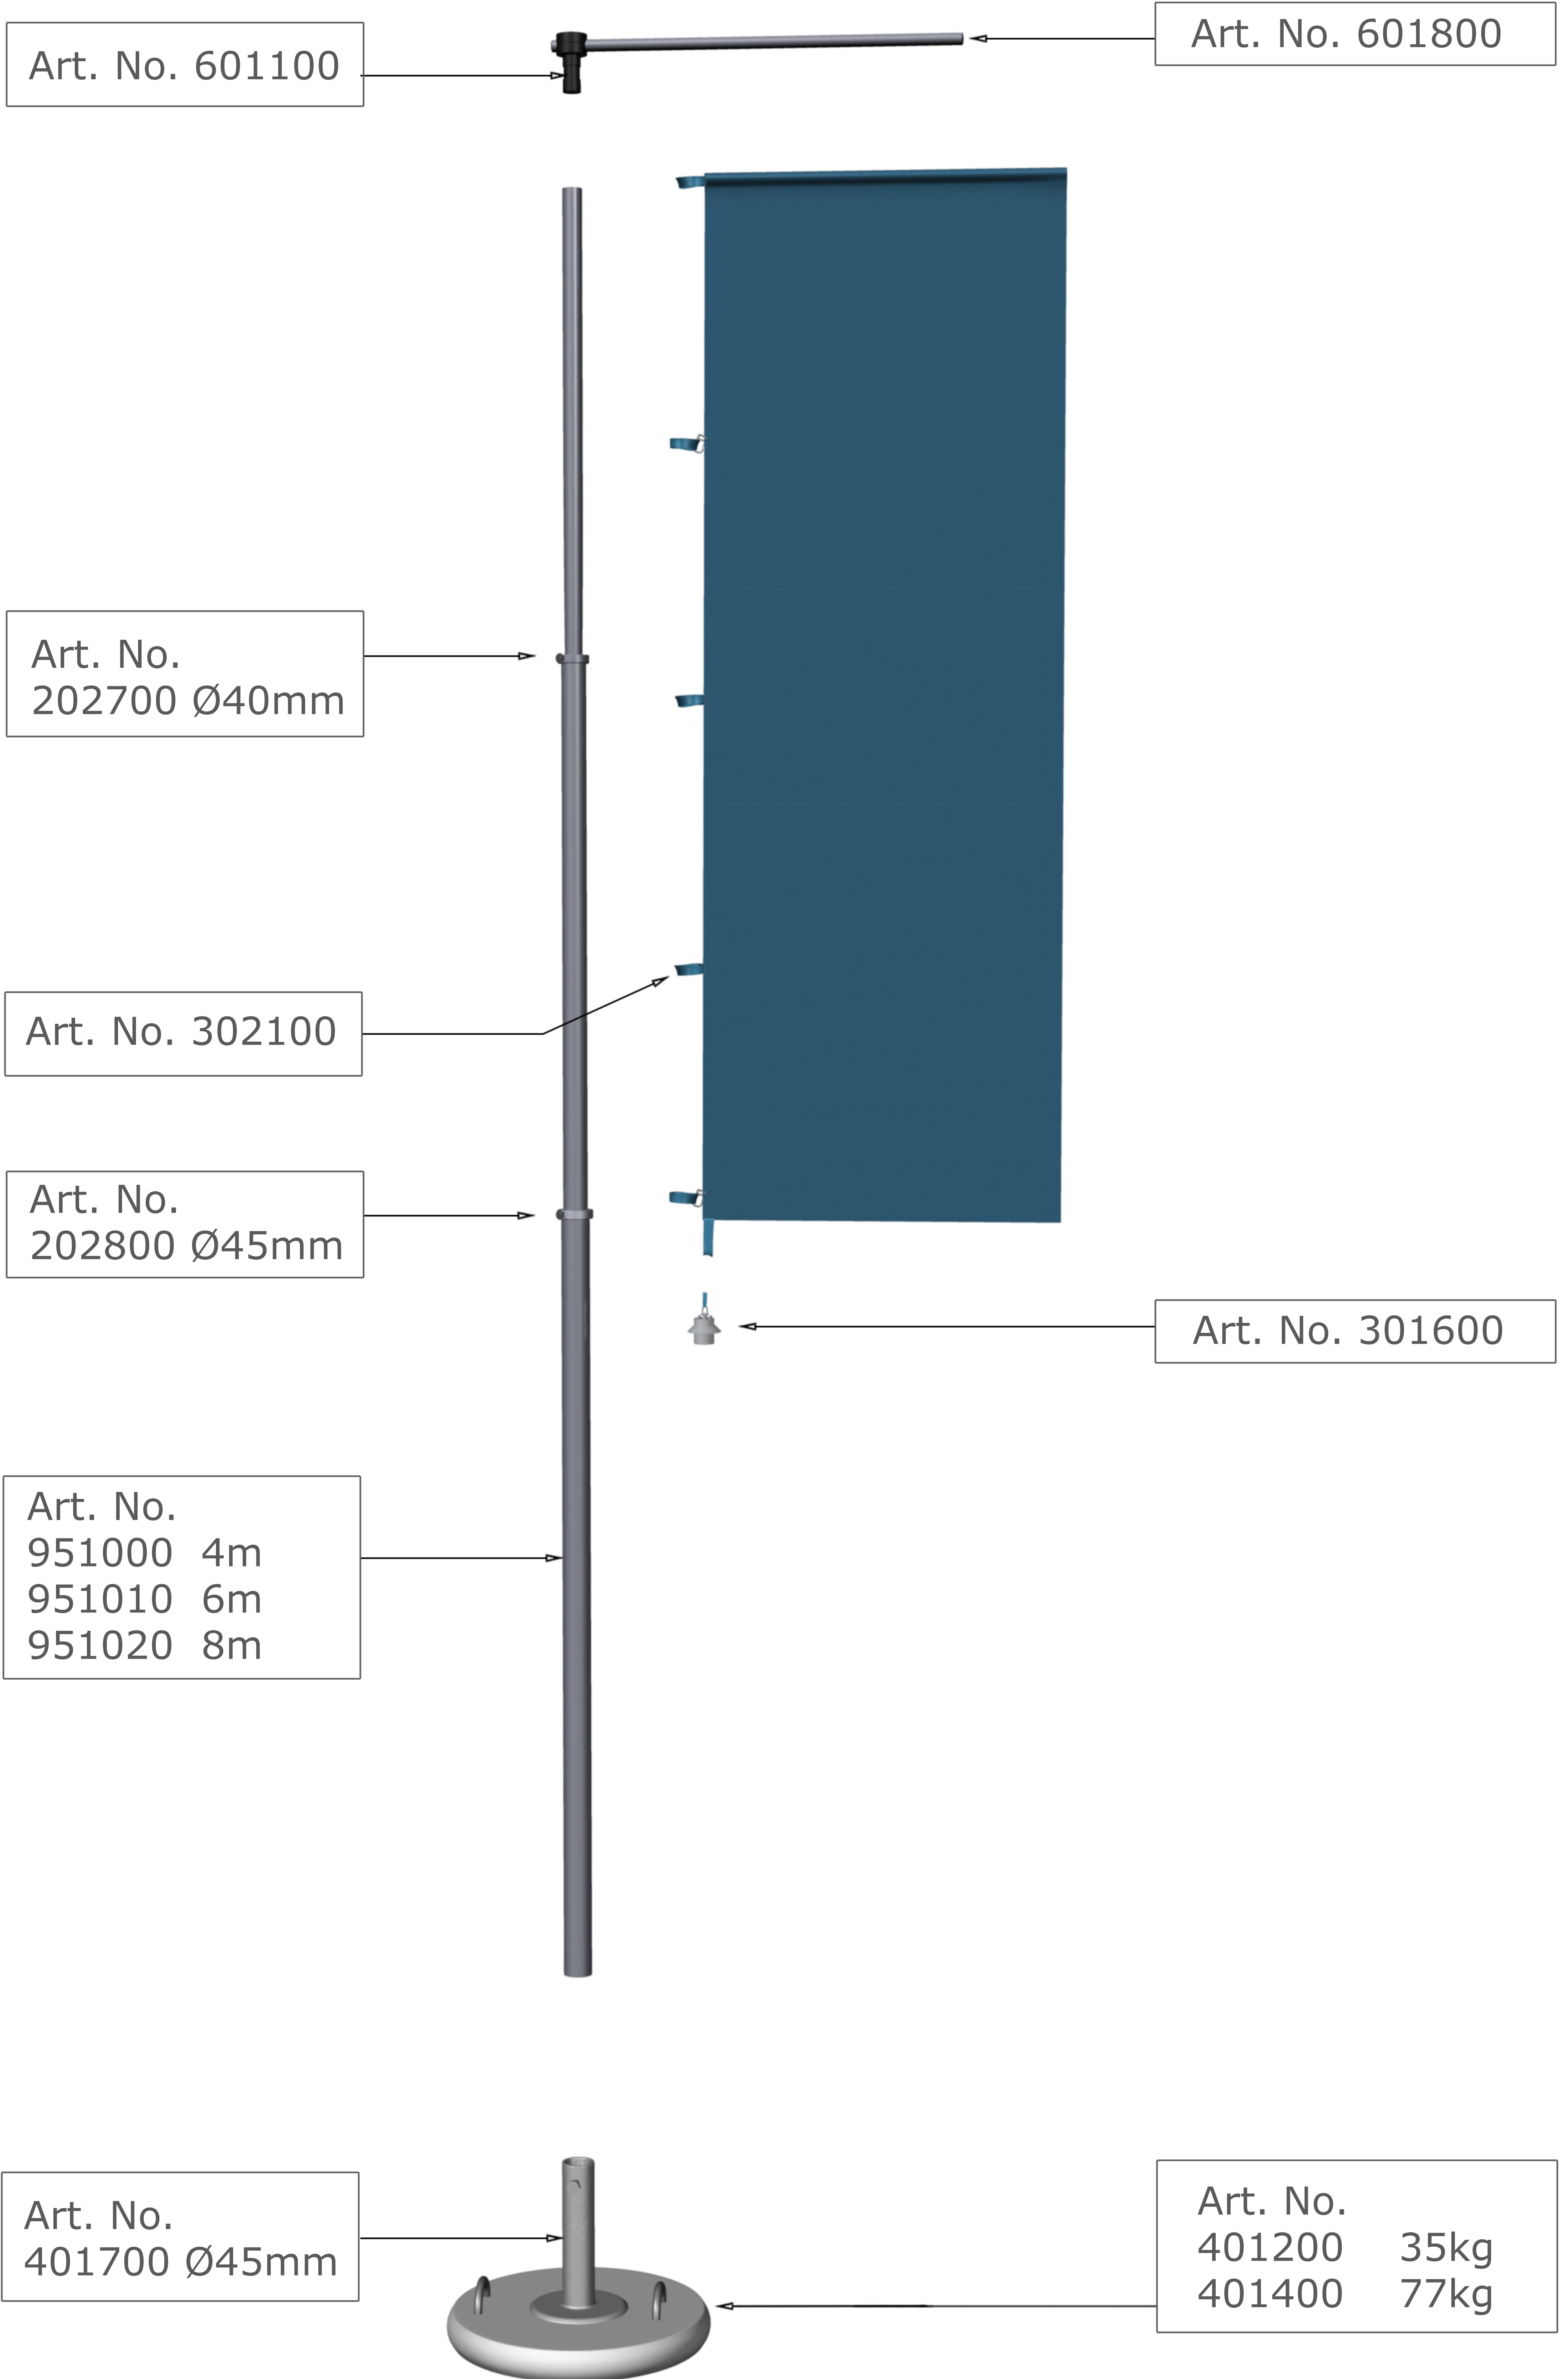

STA

Art. No. 601100

Art. No. 601800

Art. No.
202700 Ø40mm

Art. No. 302100

Art. No.
202800 Ø45mm

Art. No.
951000 4m
951010 6m
951020 8m

Art. No. 301600

Art. No.
401700 Ø45mm

Art. No.
401200 35kg
401400 77kg