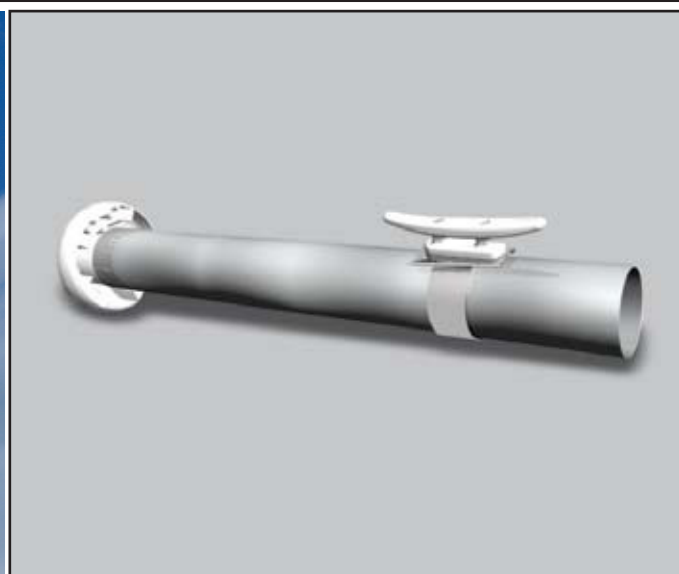

Standard Flagpole

robust and good value

Standard Flagpole

robust and good value

Standard Flagpole

Standard Flagpole

The ALUART Standard Flagpole is a winner with its simple, robust style and its excellent value for money. Exceedingly practical for new users, it can be put together quickly with little effort and no tools.

The ALUART Standard Flagpole is available in sizes from 5 m to 12 m. The one or two-piece flagpoles are equipped with a cleat and a plastic cap. The external halyard leads through the flagpole head and is coiled around the cleat that is fixed

to the flagpole with a chrome bracket. By tightening the halyard, the device is clamped around the flagpole and is held in place without the need for fixings. The banner is fixed to a galvanised ring. The Standard Flagpole is anchored to the ground with a ground tube (up to 8 m poles) or a ground socket with center ring. A ground socket offers the advantage that another size of flagpole can be installed at a later date without any problem.

Technical Data: Standard Flagpole

Height	Version	Diameter	Weight	Pack Length
5 m	1-piece	60 or 80 mm	5,5 or 10 kg	5,0 - 5,5 m
	2-piece	60/60 mm or 80/60 mm	6,0 or 8,5 kg	3,0 m
6 m	1-piece	60 or 80 mm	6,5 or 12 kg	6,0 - 6,5 m
	2-piece	60/60 mm or 80/60 mm	7,0 or 10 kg	3,5 m
7 m	1-piece	80 mm	13,6 kg	7,0 - 7,5 m
	2-piece	80/60 mm	11,5 kg	4,5 m
8 m	2-piece	80/60 mm or 100/80 mm	12,8 or 19,5 kg	4,5 m
9 m	2-piece	101/80 mm	22,0 kg	6,0 m
10 m	2-piece	101/80 mm	24,2 kg	6,0 m
11 m	2-piece	101/80 mm	25,9 kg	6,0 m
12 m	2-piece	101/80 mm	28,0 kg	6,5 m